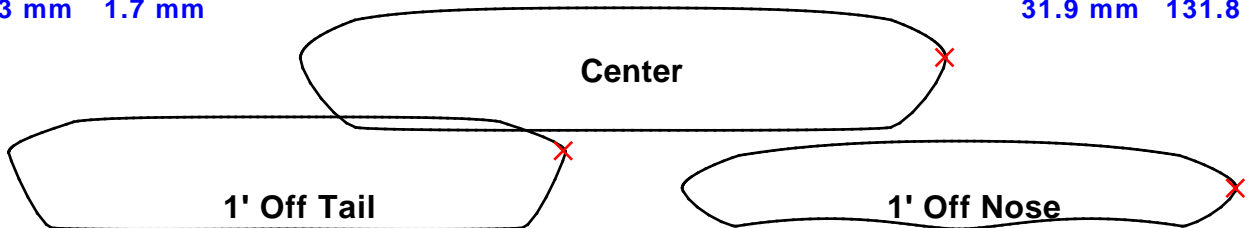

AKU SHAPER

Customer:

Date: 18 juin 2021
 Length: 6' 0 1/2" (1842.0)
 Width: 29" (736.6)
 Thickness: 5 1/2" (139.7)
 Tail Stop: 0" (0.0)

File: 5'10 WING 125 2022 2

Designed by: Renaud DEREBANK

Measurements are center, one foot in and one foot back, over curve.