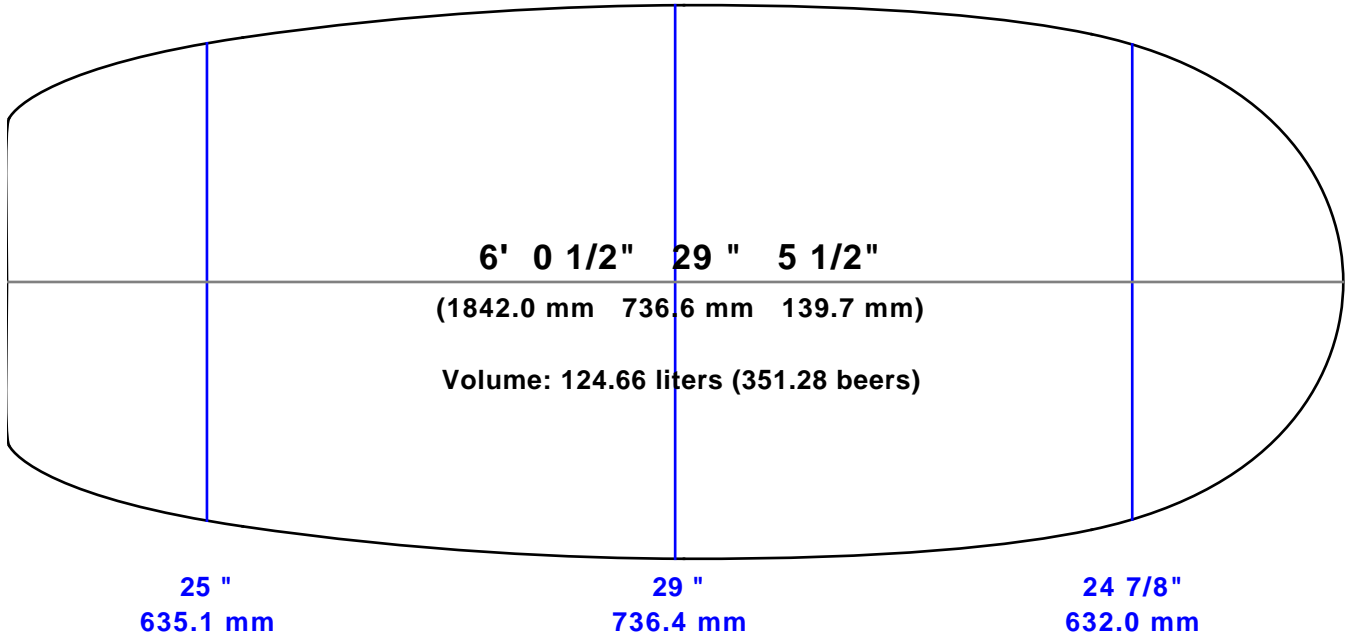

AKU SHAPER

Customer:

Date: 18 juin 2021
 Length: 6' 0 1/2" (1842.0)
 Width: 29" (736.6)
 Thickness: 5 1/2" (139.7)
 Tail Stop: 0" (0.0)

File: 5'10 WING 125 2022 2

Designed by: Renaud DEREBANK

Measurements are center, one foot in and one foot back, over curve.