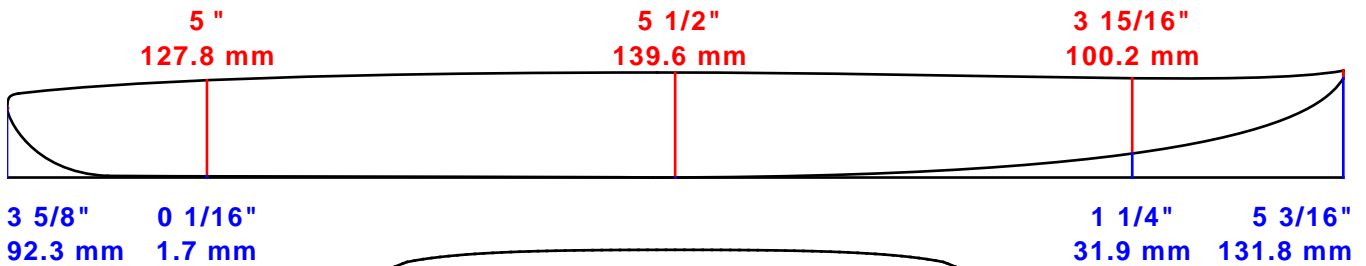

AKU SHAPER

Customer:

Date: 18 juin 2021
 Length: 6' 0 1/2" (1842.0)
 Width: 29" (736.6)
 Thickness: 5 1/2" (139.7)
 Tail Stop: 0" (0.0)

File: 5'10 WING 125 2022 2

Designed by: Renaud DEREBANK

Measurements are center, one foot in and one foot back, over curve.